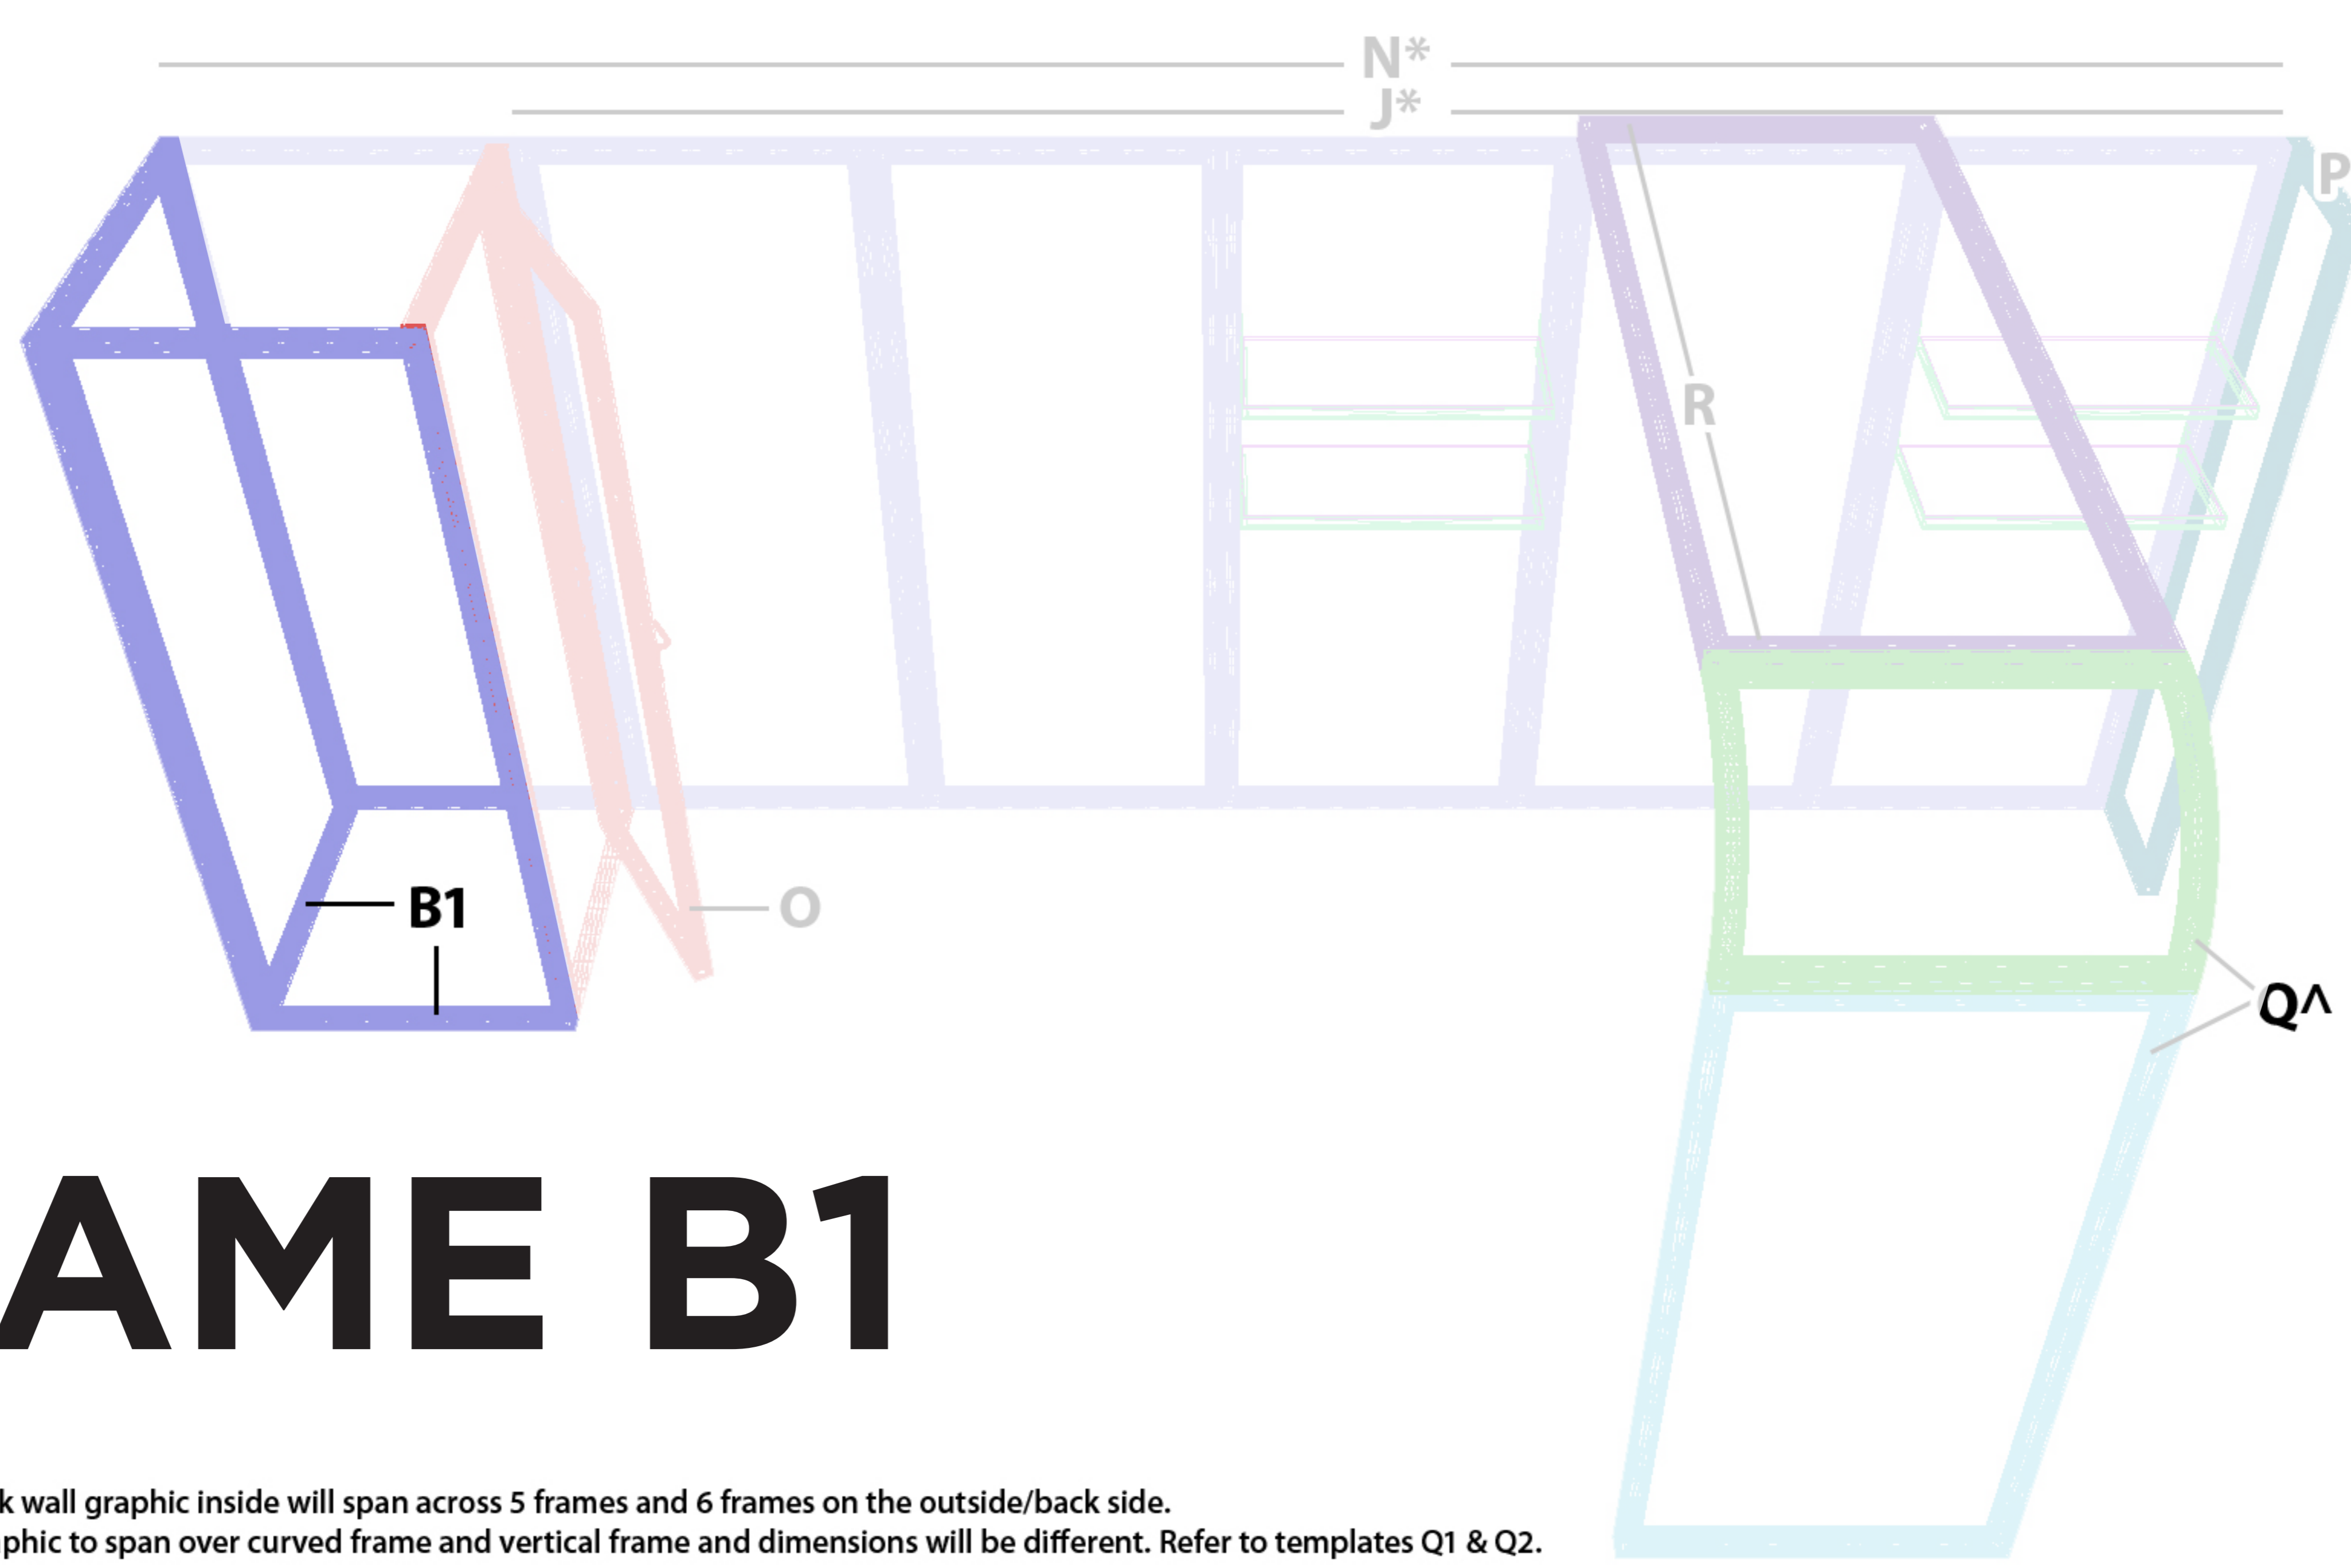

# FRAME B1 x 2

Print Size w/ bleed: 40.125 x 96.25 in

Safe Area: 33.125 x 89.25 in

## FRAME B1

\*Back wall graphic inside will span across 5 frames and 6 frames on the outside/back side.  
^Graphic to span over curved frame and vertical frame and dimensions will be different. Refer to templates Q1 & Q2.