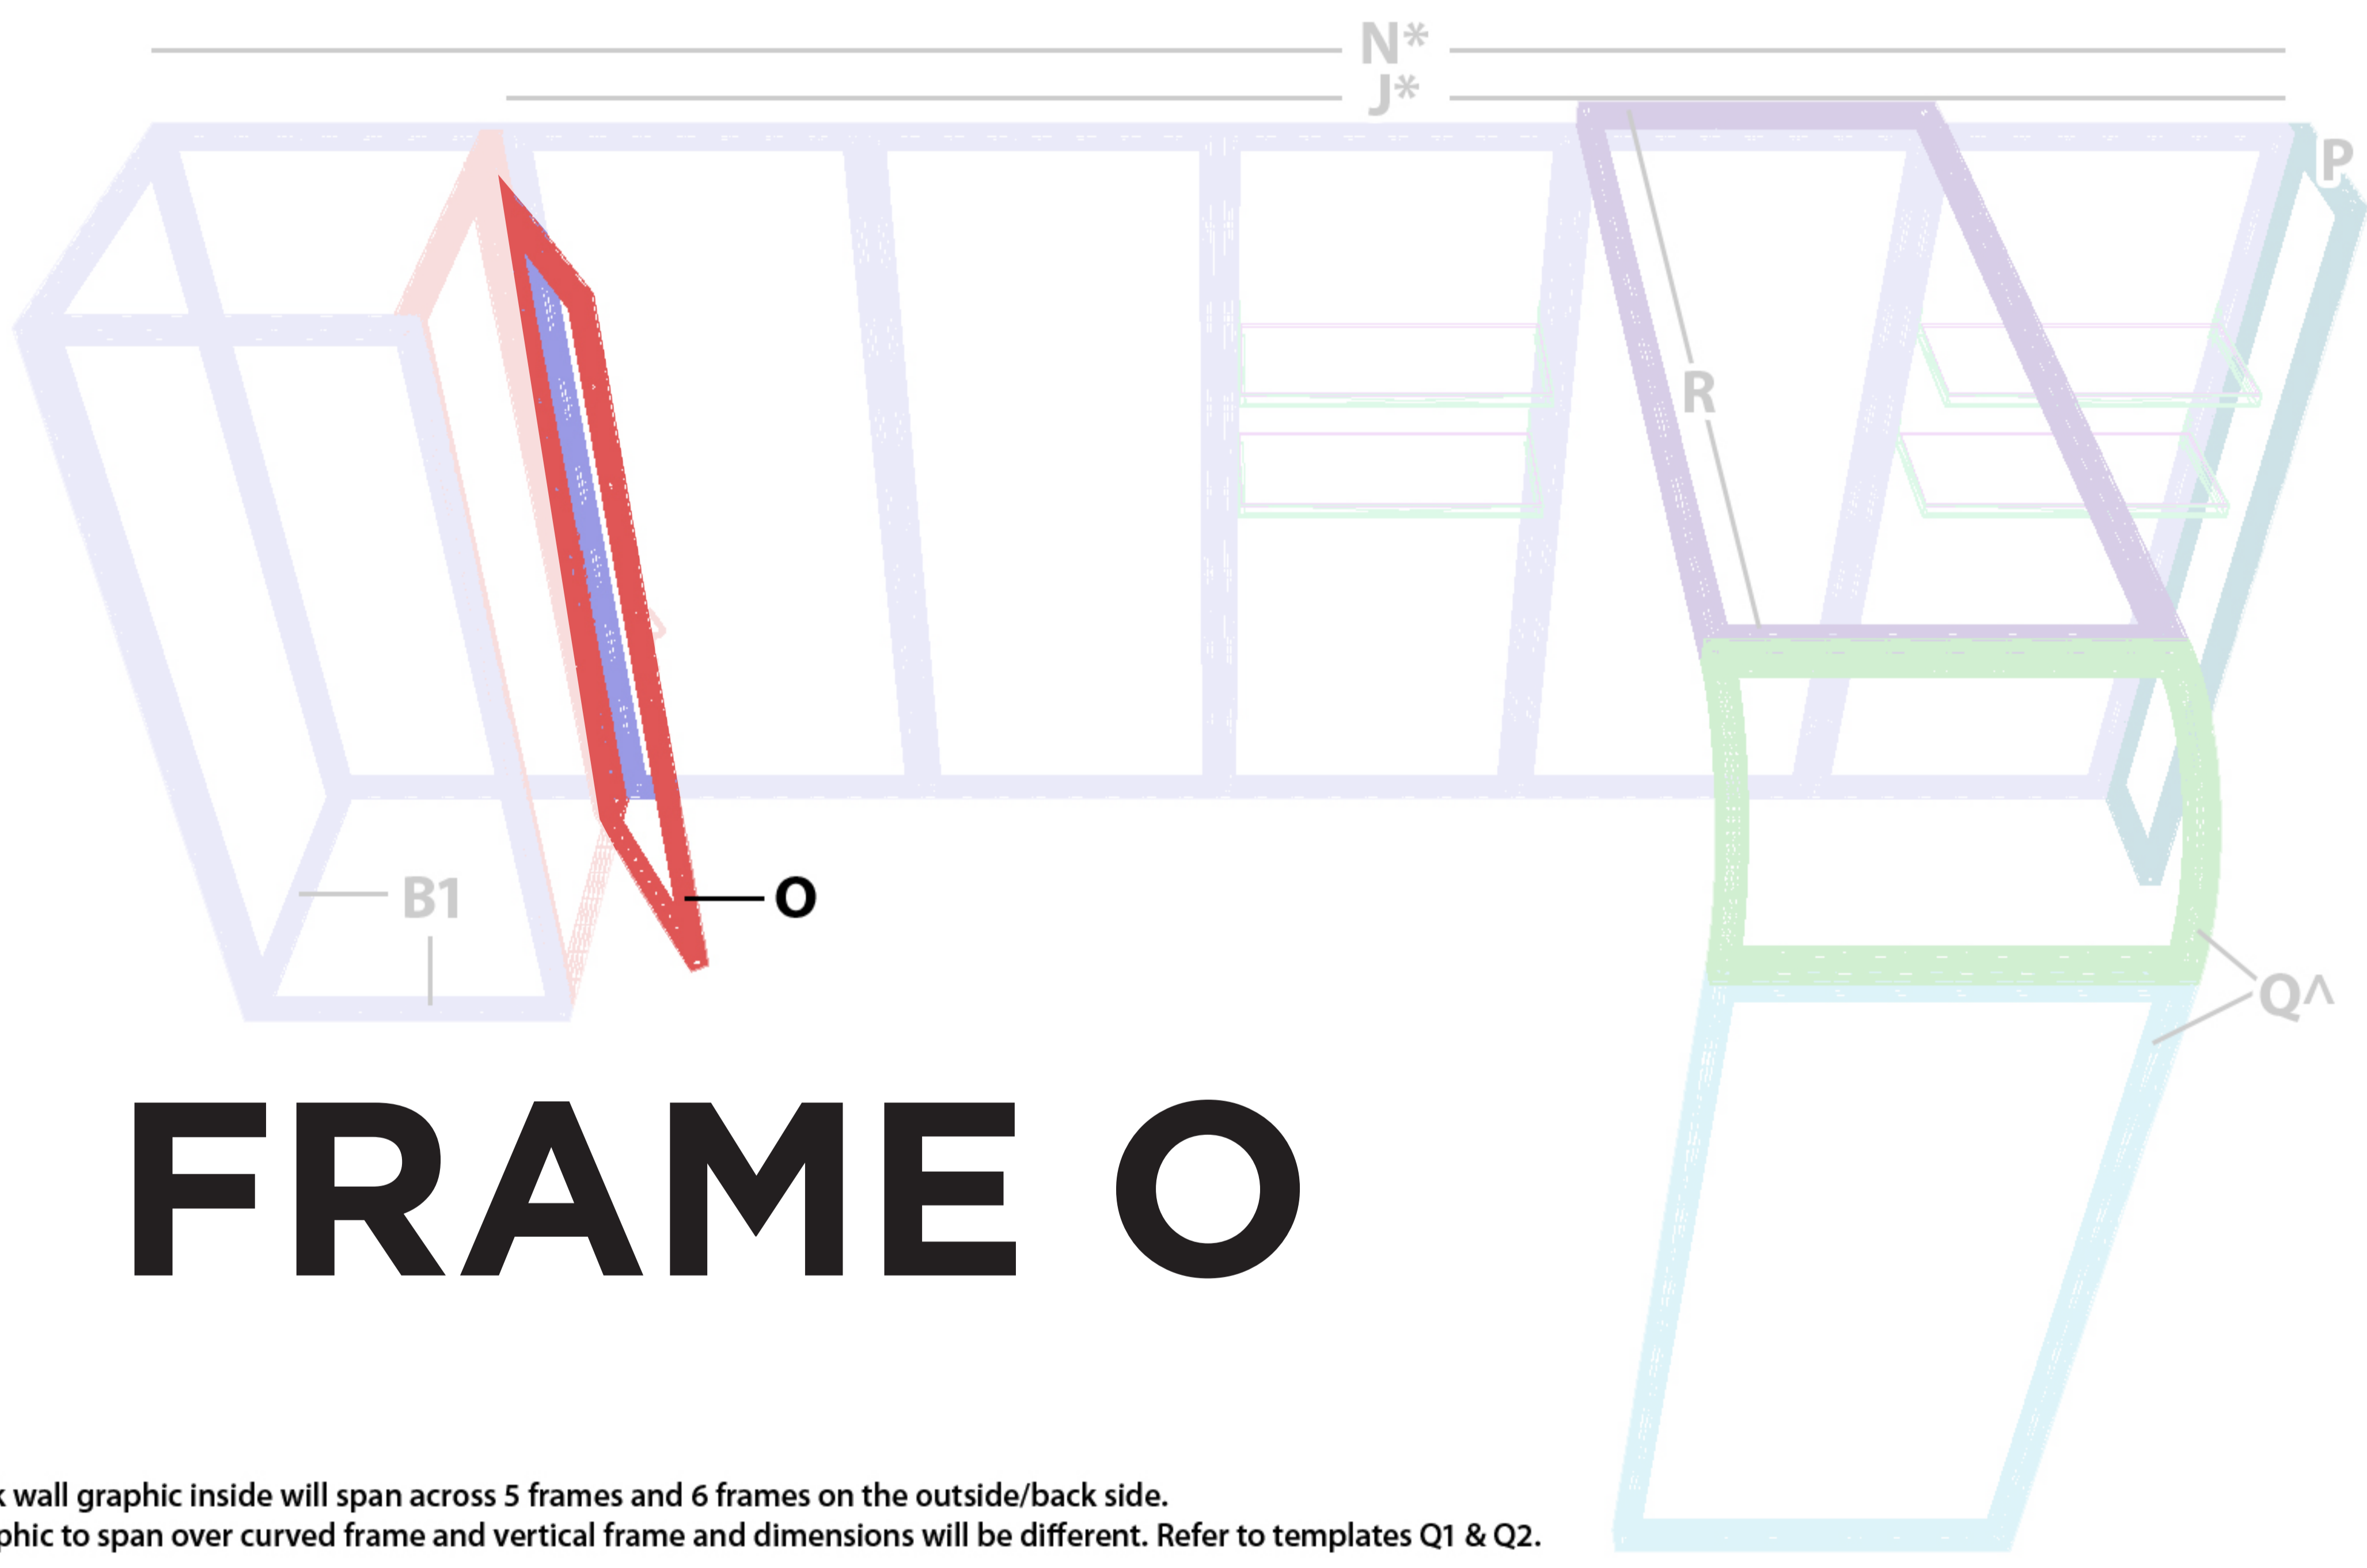

FRAME O

Print Size w/ bleed: 35.25 x 94.375 in
Safe Area: 30.25 x 87.375 in

FRAME O

*Back wall graphic inside will span across 5 frames and 6 frames on the outside/back side.
^Graphic to span over curved frame and vertical frame and dimensions will be different. Refer to templates Q1 & Q2.