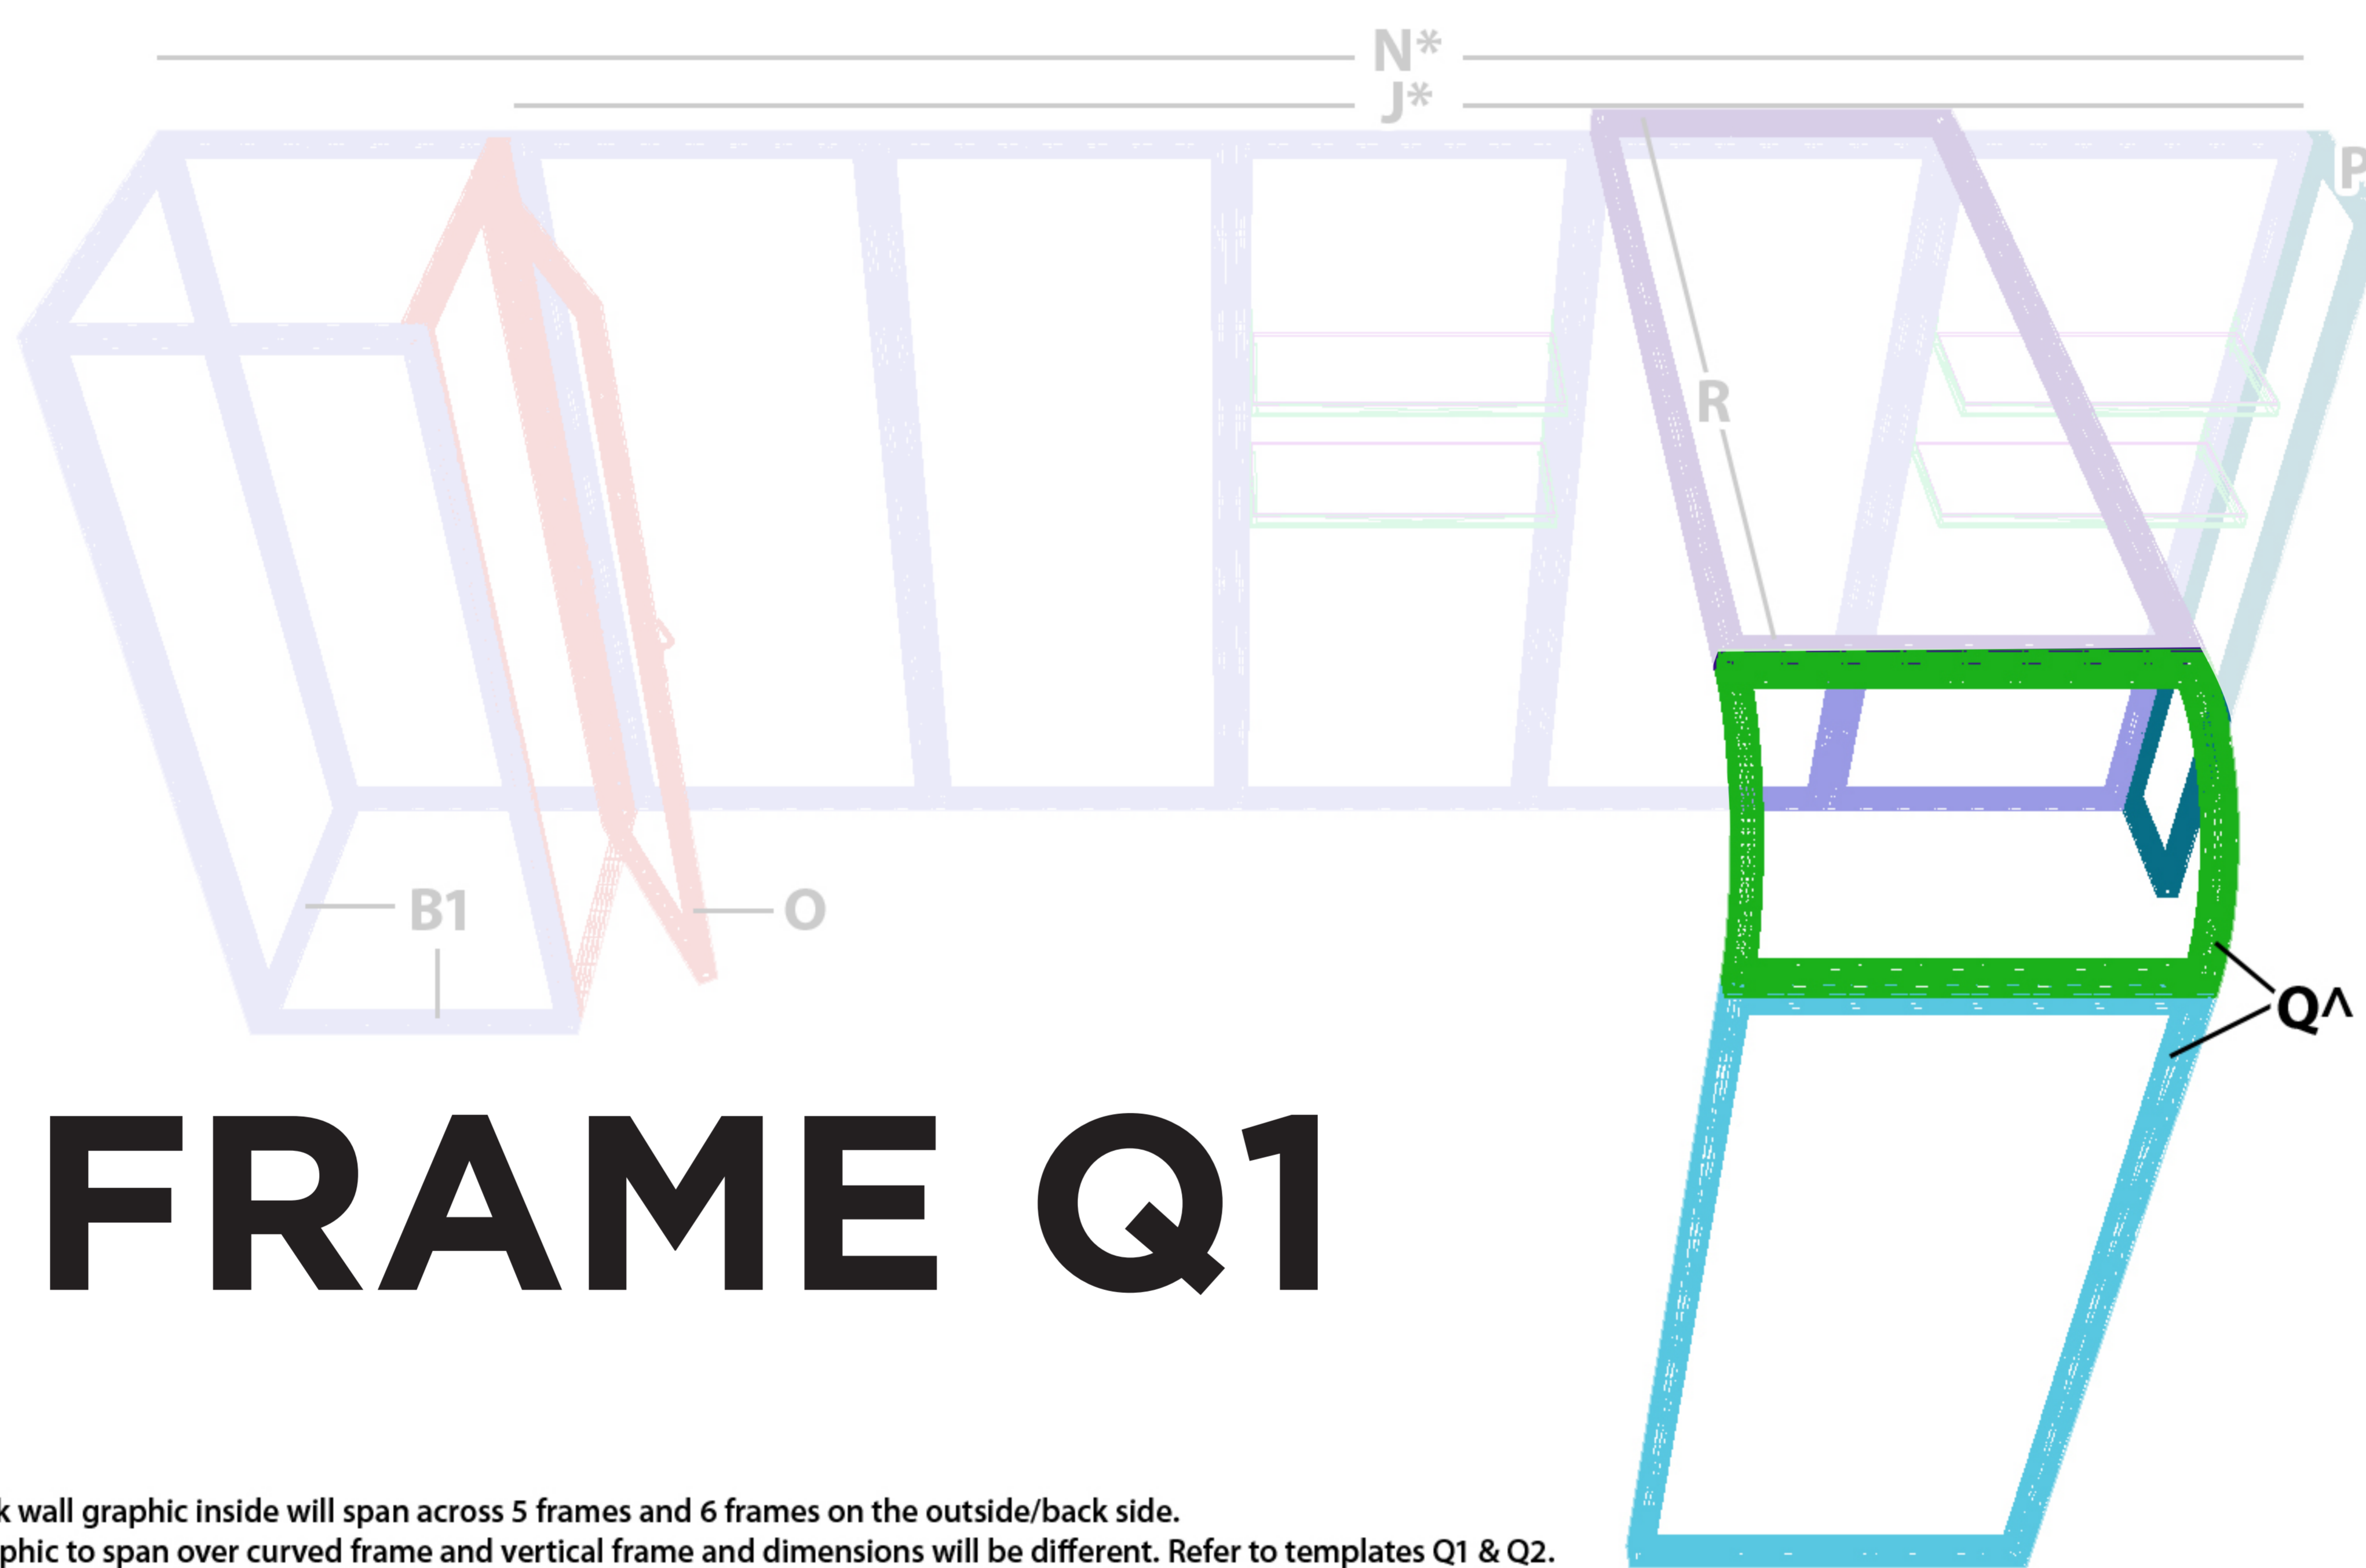

FRAME Q1

Print Size w/ bleed: 40.125 x 109.125 in
Safe Area: 33.125 x 100.125 in

FRAME Q1