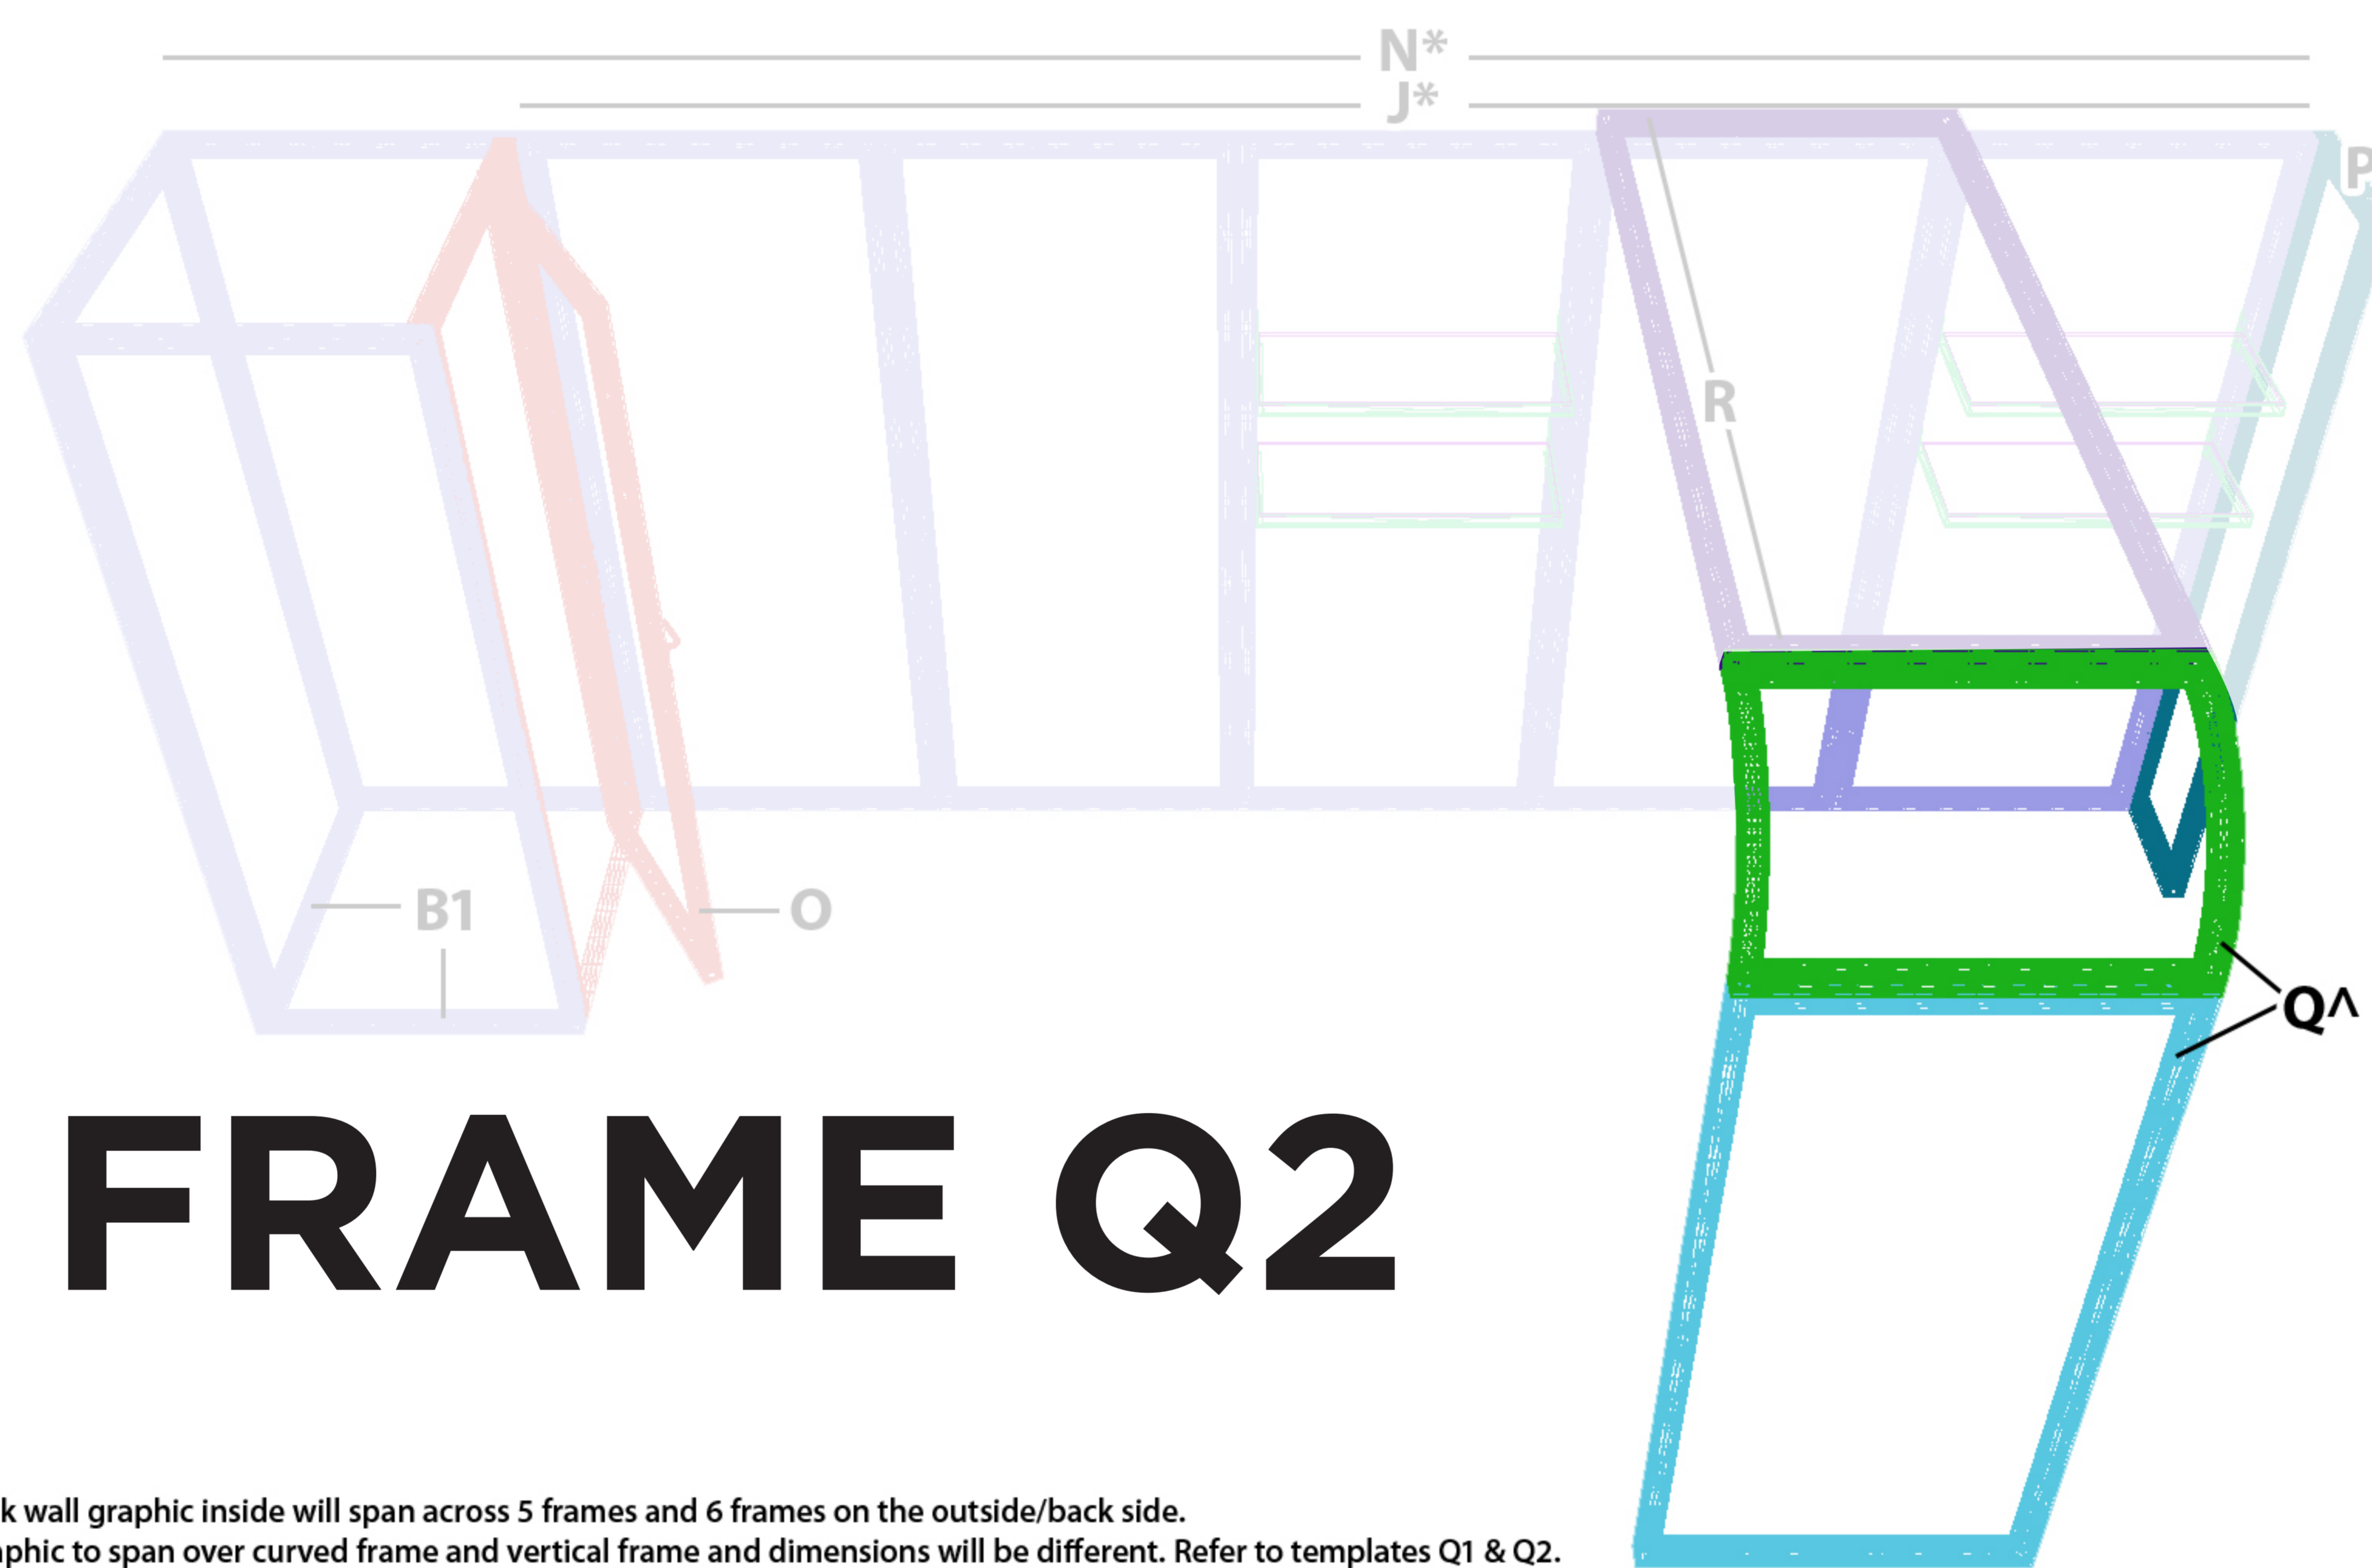

FRAME Q2

Print Size w/ bleed: 40.125 x 109.125 in
Safe Area: 33.125 x 100.125 in