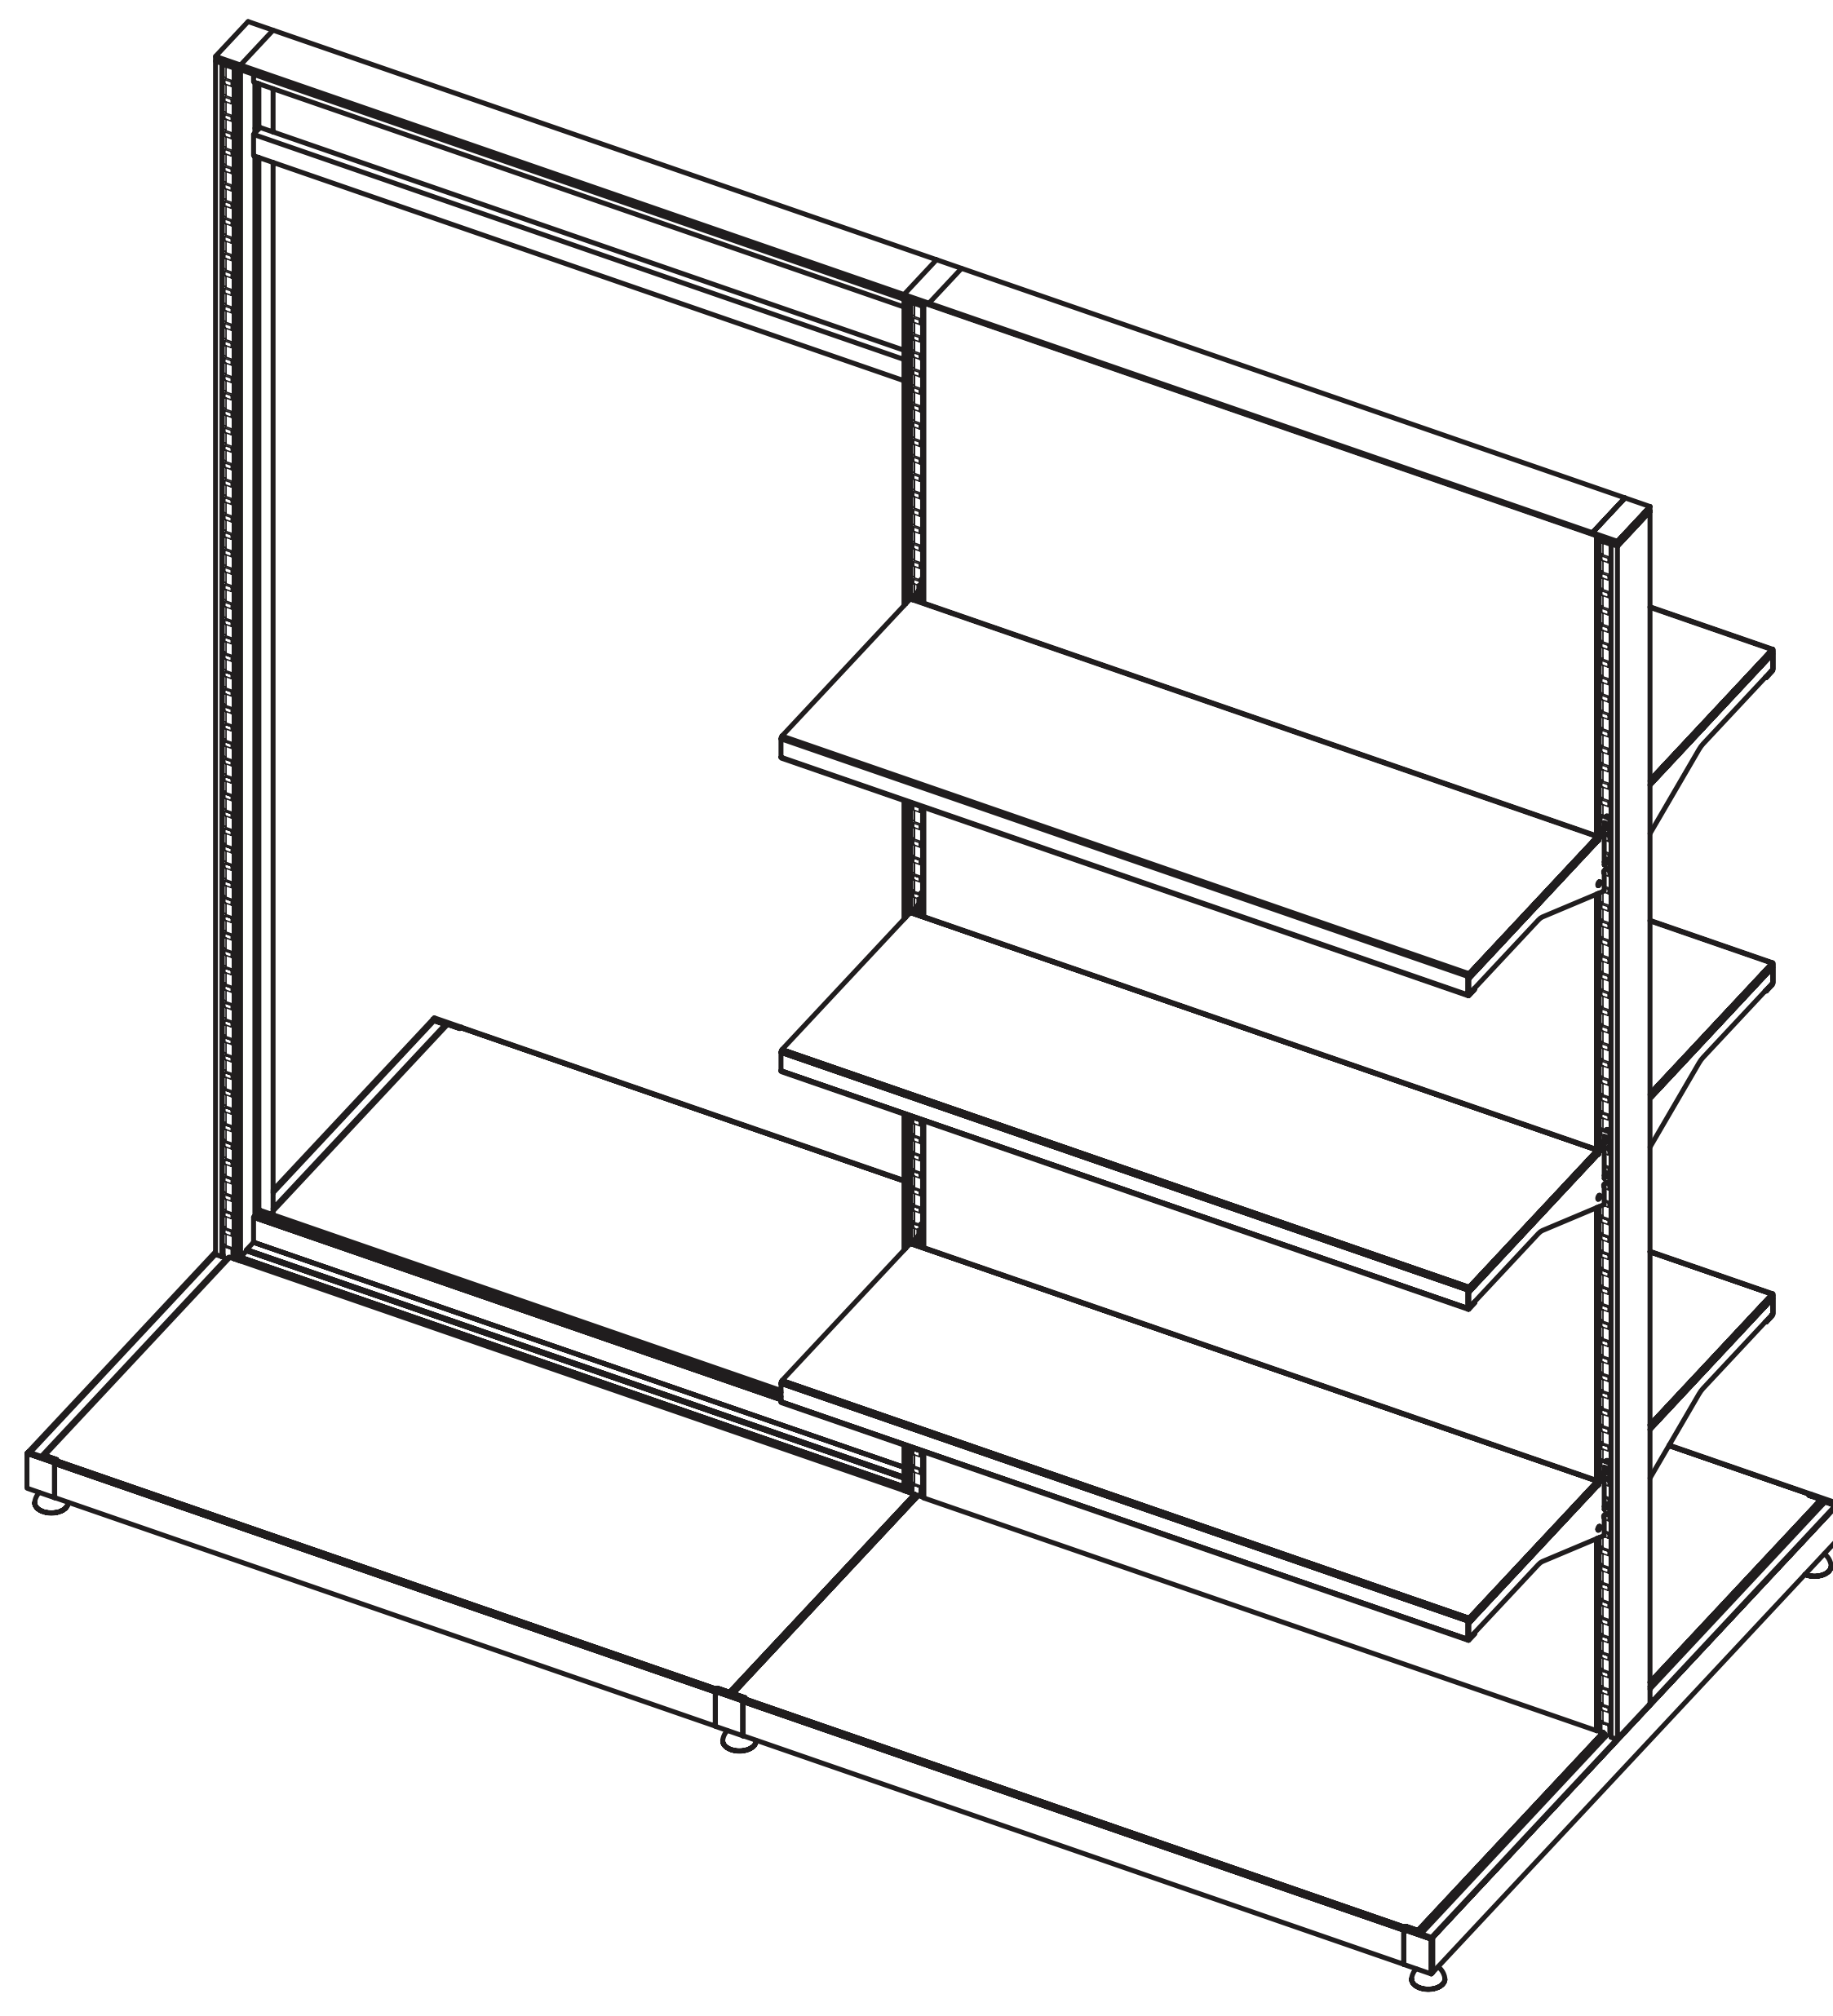

PANEL A (front)

[RD-MODD03] FULLY CUSTOM DOUBLE-SIDED RETAIL DISPLAY WITH 6 SHELVES, FULL GRAPHIC AND HANGING RACK

CUT ZONE: 39.25" x 72.625"
STITCH ZONE: 32.25" x 68.625"
SAFE ZONE: 31.25" x 64.625"

CUT LINE —————

Please extend the background images or colors all the way to the edge of the black outline.

STITCH LINE - - - - -

This is where we aim to sew the product. The text or graphics near this line could get cut off.

SAFE LINE - - - - -

Keep text and important imagery with this line to ensure it does not get cut off during production.

IMPORTANT

Please remove the Template & Instruction layers before submitting your files, otherwise they will be printed.

Photo resolution minimum: 100 dpi to 120 dpi in Actual size.
File format: PDF (preferred), AI, JPEG, TIFF, PSD, EPS (accepted).

**PANEL B
(back)**

bleed area —
trim line —
safe area —