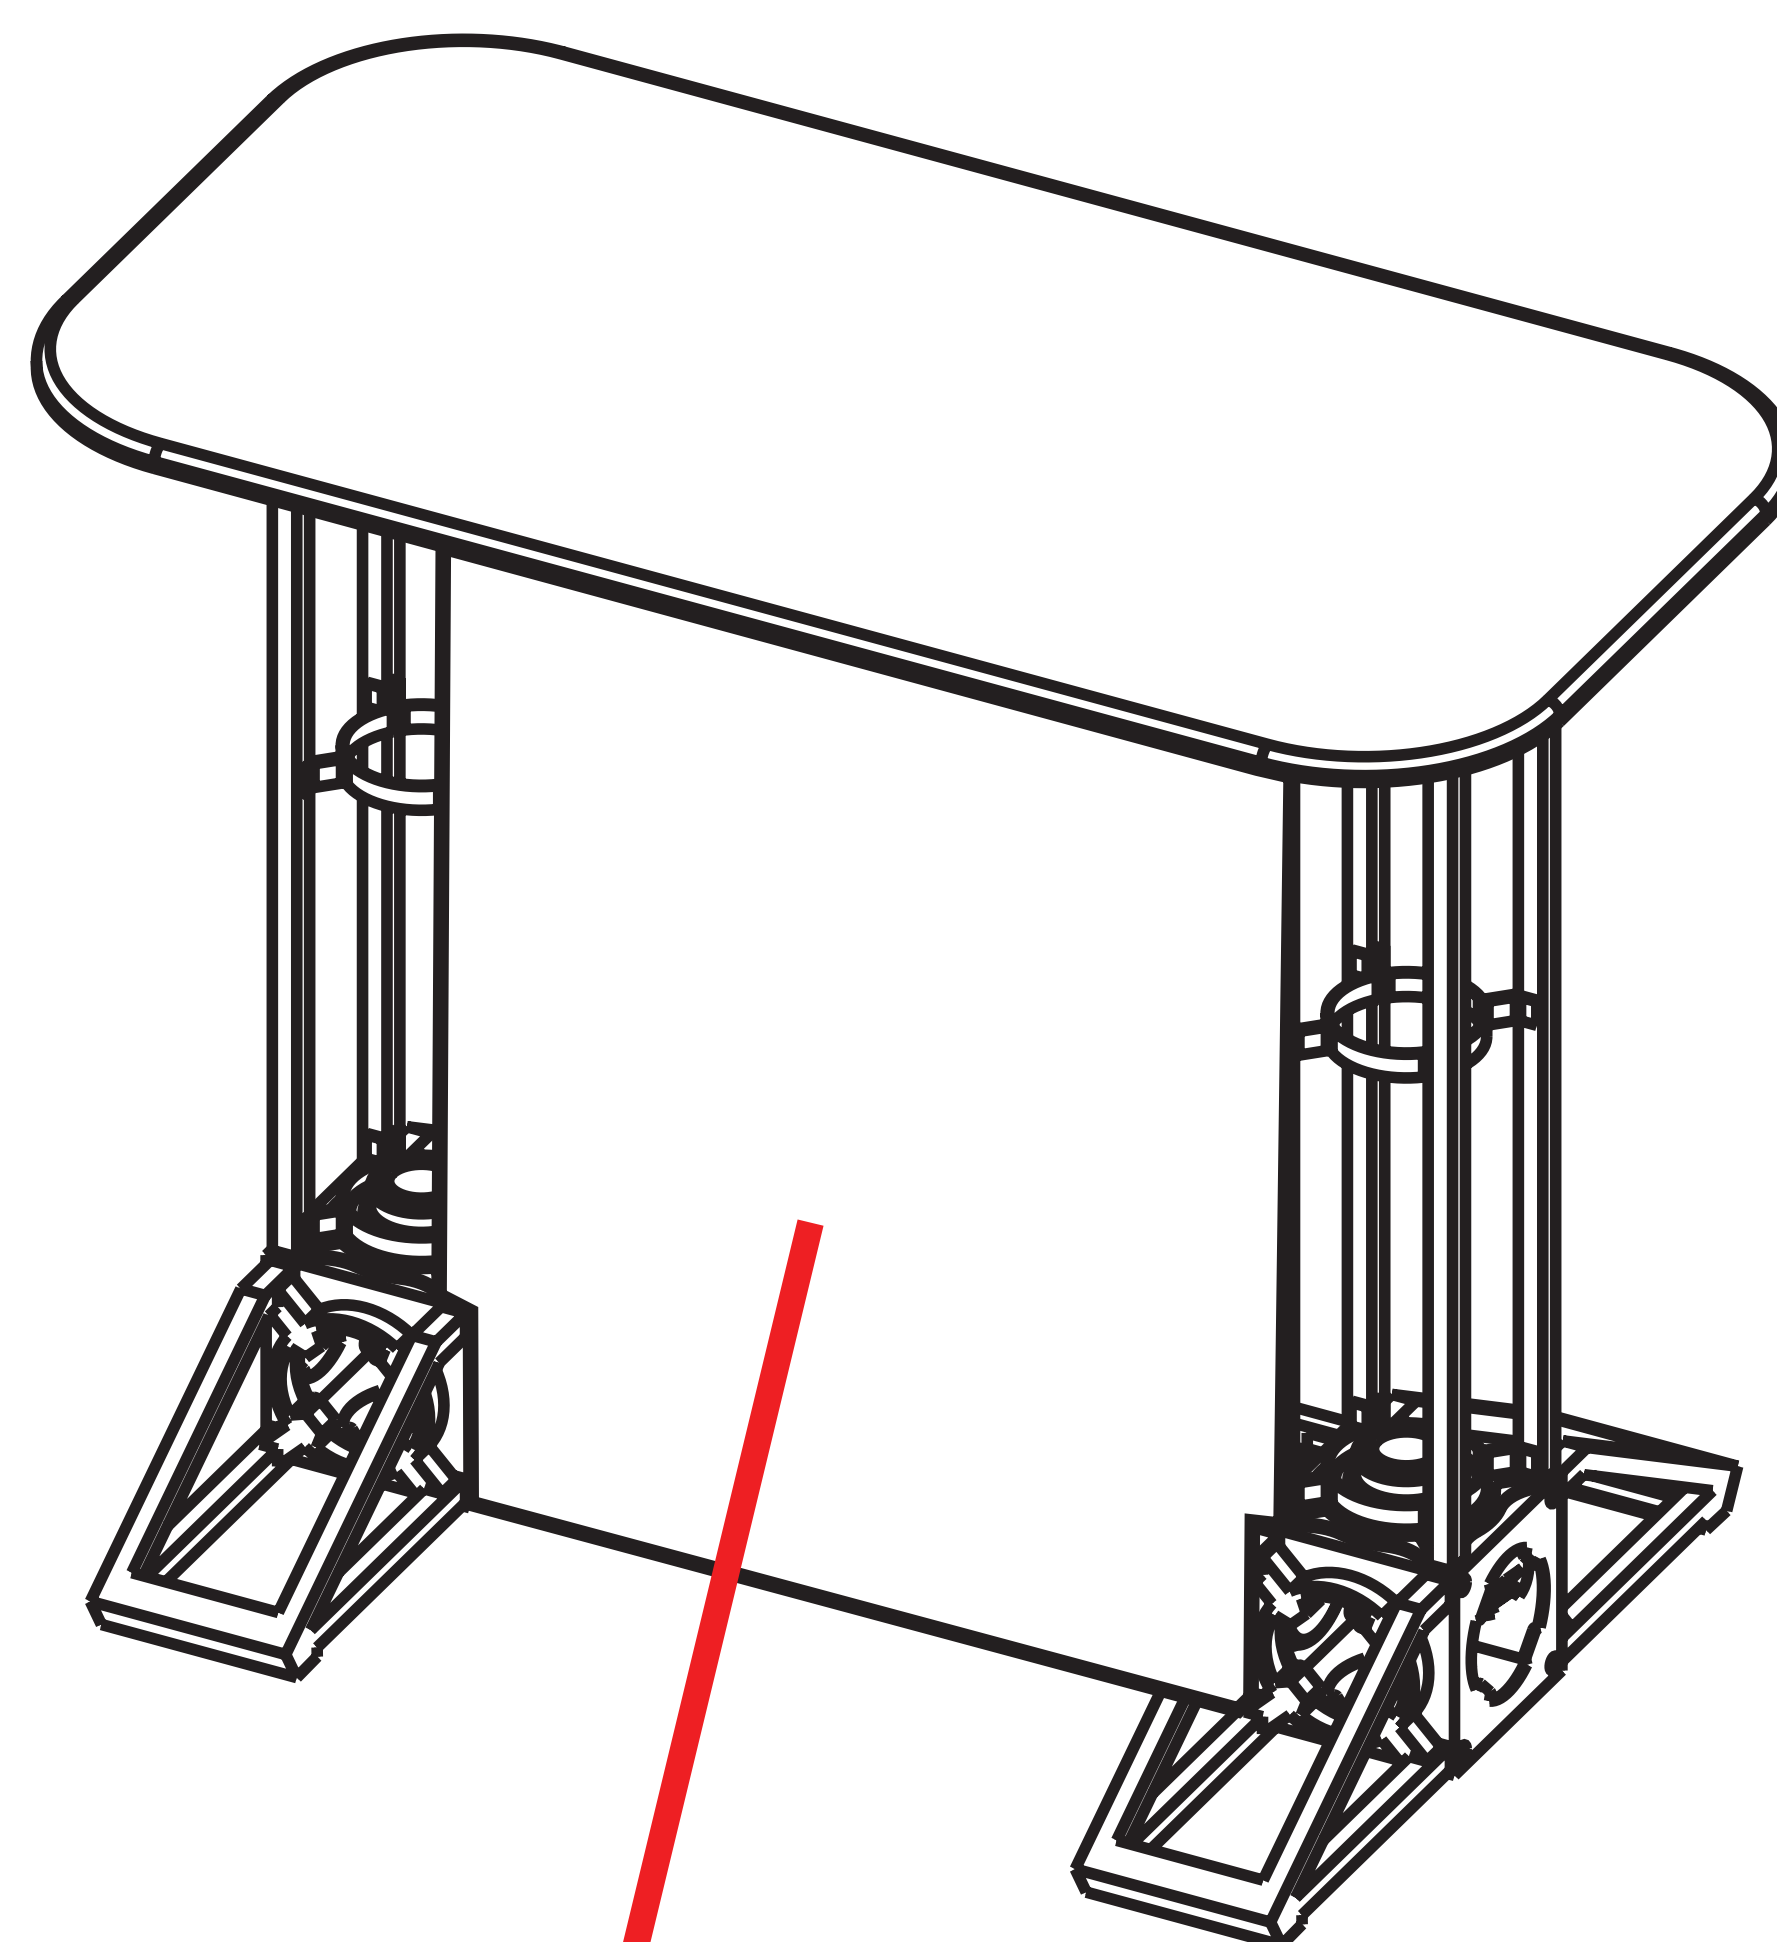

Truss Counter Straight Style A UV Printed

Front Side Panel:

Total Graphic Area: 26.75" x 37.125"

Finished Size: 25.75" x 36.125"

Template requires 1/2" bleed around the perimeter

FS = Graphic is front side mounted (3/4" w magnet is applied to the back of the panel)

Notching = 7/8" x 6 1/8" rectangle that is cut into the appropriate location.

FS

General Art Guidelines:

- CMYK Color Mode
- All Solid Coated Pantone colors should be called out in the art as spot colors
- Embed all images and support files
- Resolution must be 100-120ppi @ 100% size
- All fonts must be created to outlines
- Do not scale artboard
- Background color/images must bleed to the edge of artboard
- Do not use spot colors from template in your artwork as they will not print

FS

notched
.875" x 6.125"
on bottom

left and right side.

— bleed area

— trim line