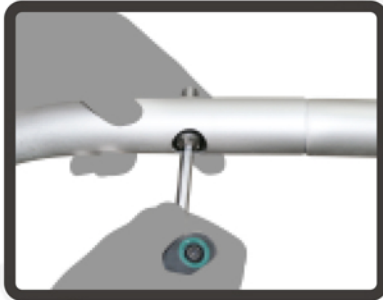

[X3A] - CUSTOM TUBE COUNTER (OVAL)

Step 1

Step 2

Step 3