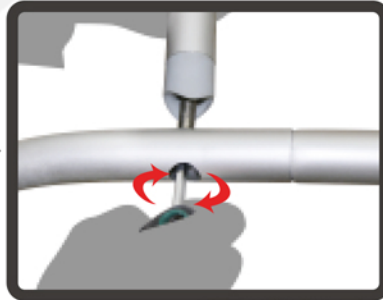

[X3A] - CUSTOM TUBE COUNTER (OVAL)

Step 1

Step 2

Step 3