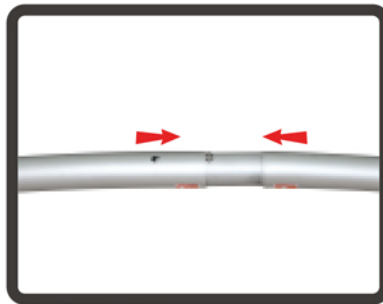

[X3A] - CUSTOM TUBE COUNTER (OVAL)

Step 1

Step 2

Step 3